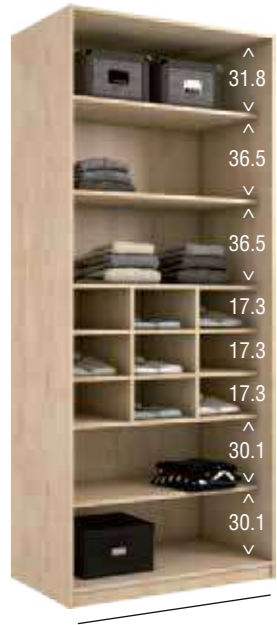

INTERIOR 28

INTERIOR ARMARIO
76.2
86.2
96.2

240