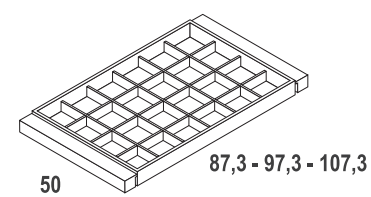

Bandeja extraible con divisores

ref.	ptos.	
87,3cm	906	260
97,3cm	907	260
107,3cm	908	260

COLOR EFECTO CUERO no admite especiales SE ACONSEJA COLOCAR UN ESTANTE ENCIMA. A LA MINIMA DISTANCIA.