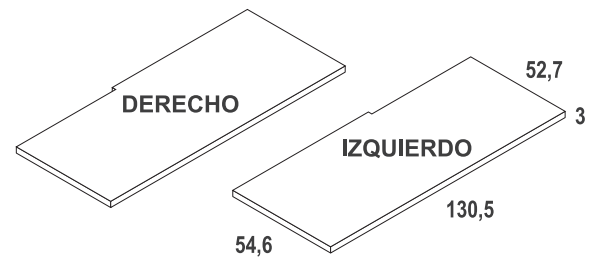

Estante interior para armarios de rincón

ref.	ptos.
927D	98
927I	98

COLOR EFECTO CUERO