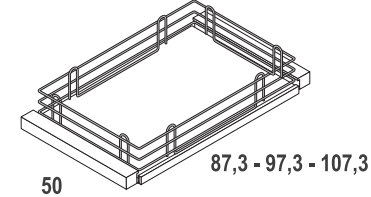

Extraible con cesto

ref.	ptos.	
87,3cm	936	330
97,3cm	937	330
107,3cm	938	330