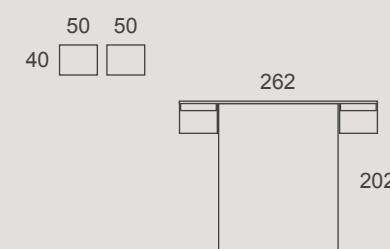

02 CEOS
SHAMAL / GRIS TORMENTA

1. Detalle del grosor de 30mm de la bañera.
2. La mesita lbi recoge una pequeña pero significativa transformación. La posición del tirador y la posibilidad de elegir entre 2 colores: color aluminio o color grafito.

1. Detail of the 30mm thickness of the bed base.
2. The lbi bedside contains a small but significant transformation. The position of the handle and the possibility to choose between two colors: aluminium or graphite colour.

1. Détail de l'épaisseur de 30 mm de le cadre de lit.
2. La table de nuit lbi a subi une petite mais significative transformation. La position des poignées et la possibilité de choisir entre 2 couleurs: aluminium ou graphite.