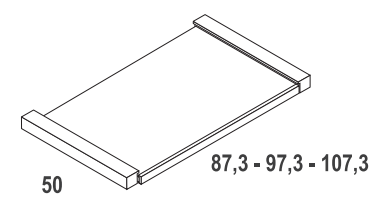

Estante extraible

ref.	ptos.	
87,3cm	931	170
97,3cm	932	170
107,3cm	933	170

COLOR EFECTO CUERO Y CROMO no admite especiales SE ACONSEJA COLOCAR UN ESTANTE ENCIMA. A LA MINIMA DISTANCIA.