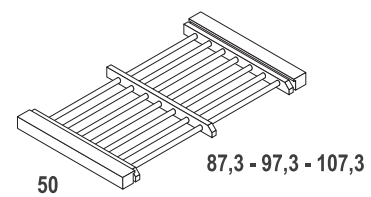

Pantalonero extraible

ref.	ptos.	
87,3cm	901	270
97,3cm	902	270
107,3cm	903	270

COLOR EFECTO CUERO no admite especiales SE ACONSEJA COLOCAR UN ESTANTE ENCIMA. A LA MINIMA DISTANCIA.