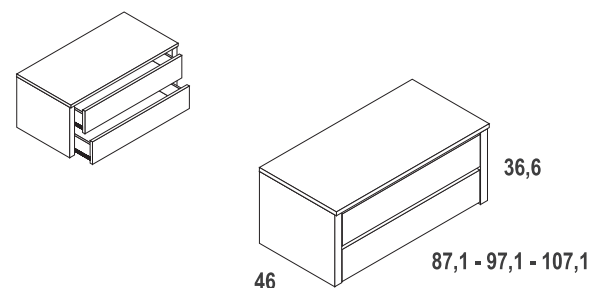

Cajonera 2 cajones

ref.	ptos.	
87,1cm	950	190
97,1cm	955	225
107,1cm	956	265

COLOR EFECTO CUERO