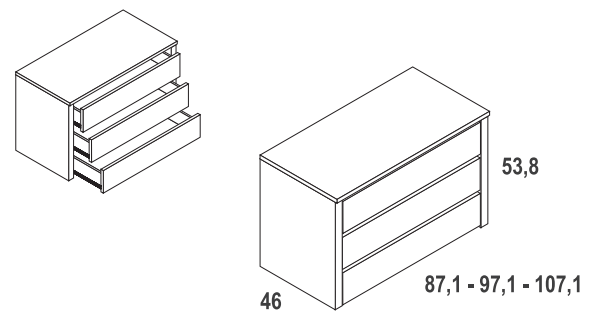

Cajonera 3 cajones

ref.	ptos.	
87,1cm	965	315
97,1cm	970	355
107,1cm	971	395

COLOR EFECTO CUERO no admite especiales SE ACONSEJA COLOCAR UN ESTANTE ENCIMA. A LA MINIMA DISTANCIA.

Pantalonero extraible

ref.	ptos.	
87,3cm	901	270
97,3cm	902	270
107,3cm	903	270

COLOR EFECTO CUERO no admite especiales SE ACONSEJA COLOCAR UN ESTANTE ENCIMA. A LA MINIMA DISTANCIA.

Bandeja extraible con divisores

ref.	ptos.	
87,3cm	906	260
97,3cm	907	260
107,3cm	908	260

COLOR EFECTO CUERO no admite especiales SE ACONSEJA COLOCAR UN ESTANTE ENCIMA. A LA MINIMA DISTANCIA.

Estante extraible

ref.	ptos.	
87,3cm	931	170
97,3cm	932	170
107,3cm	933	170

COLOR EFECTO CUERO Y CROMO no admite especiales SE ACONSEJA COLOCAR UN ESTANTE ENCIMA. A LA MINIMA DISTANCIA.

Extraible con cesto

ref.	ptos.	
87,3cm	936	330
97,3cm	937	330
107,3cm	938	330