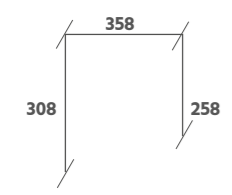

Dressing room

Armario vestidor
M-BOHEMIAN | Z-HICKORY